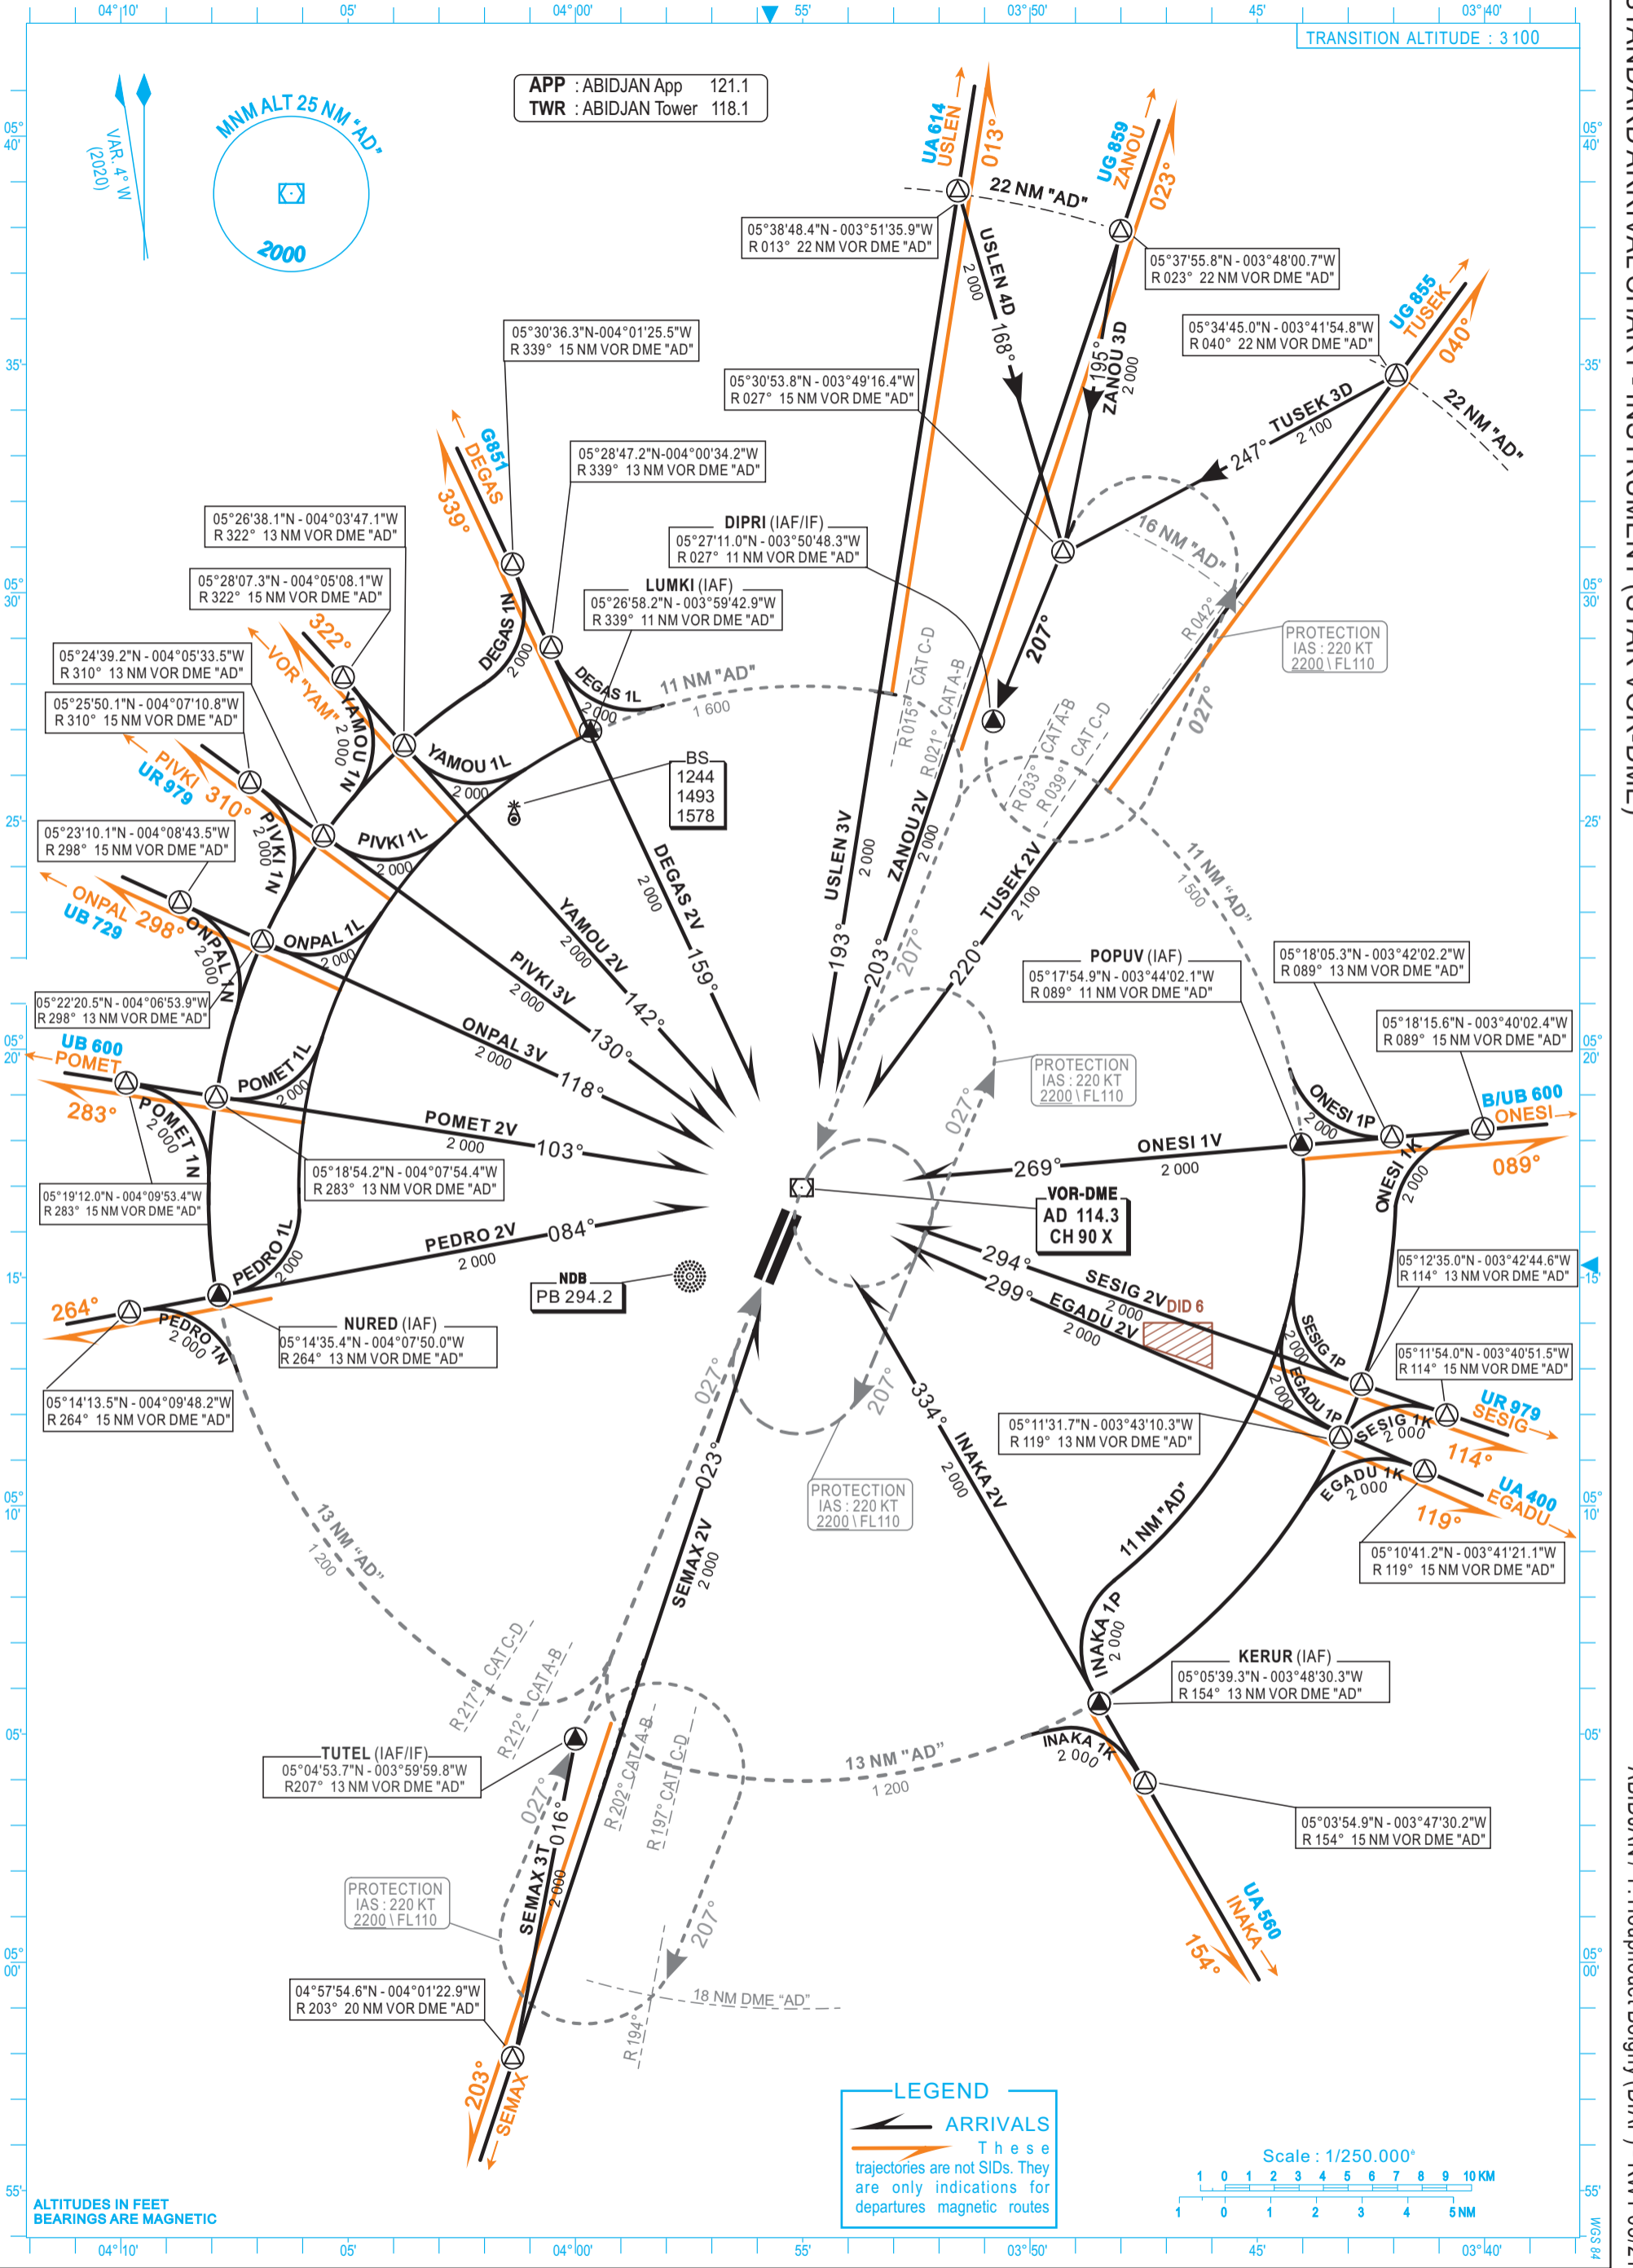

CHANGE: Update

TRANSITION ALTITUDE : 3 100

APP : ABIDJAN App 121.1
TWR : ABIDJAN Tower 118.1

LEGEND

ARRIVALS

These trajectories are not SIDs. They are only indications for departures magnetic routes

ALTITUDES IN FEET
BEARINGS ARE MAGNETIC