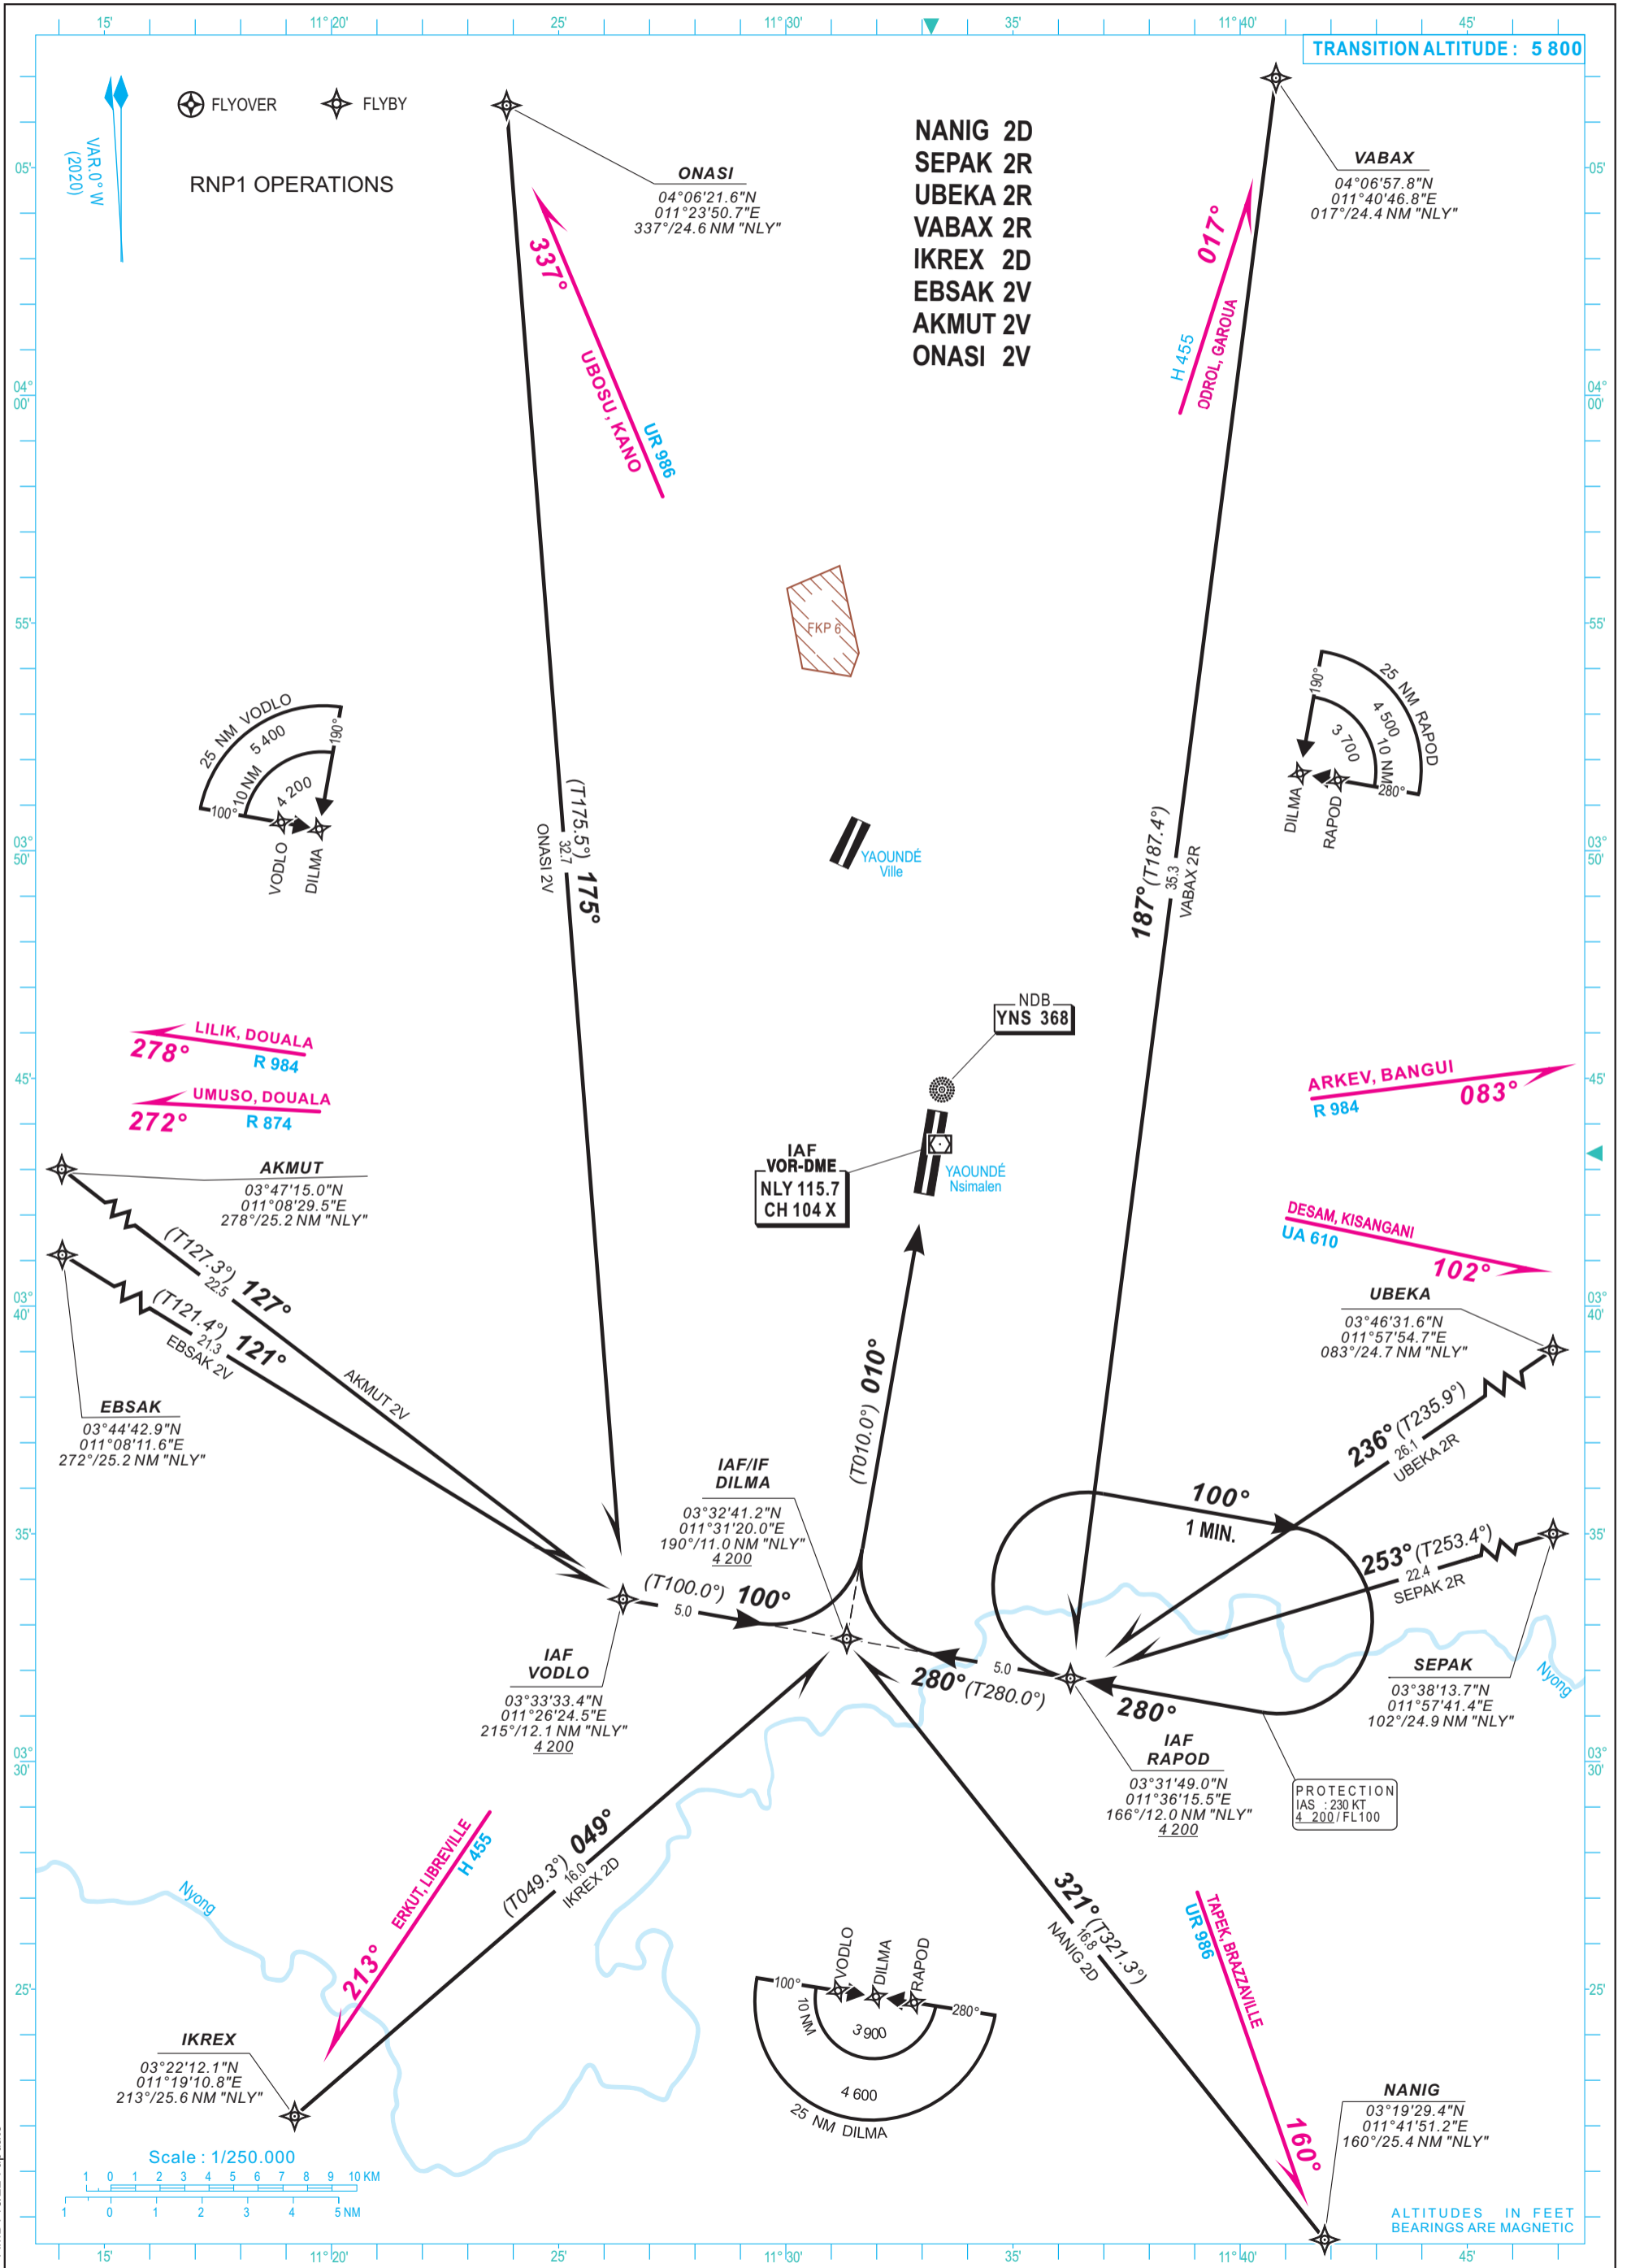

STANDARD ARRIVAL CHART-
INSTRUMENT (STAR RNAV-GNSS)
Categories A-B-C-D

Nsimalen Approach : 121.3
Nsimalen Tower : 119.1

YAOUNDÉ / Nsimalen (FKYS)
RWY 01

AMDT13/22 - update