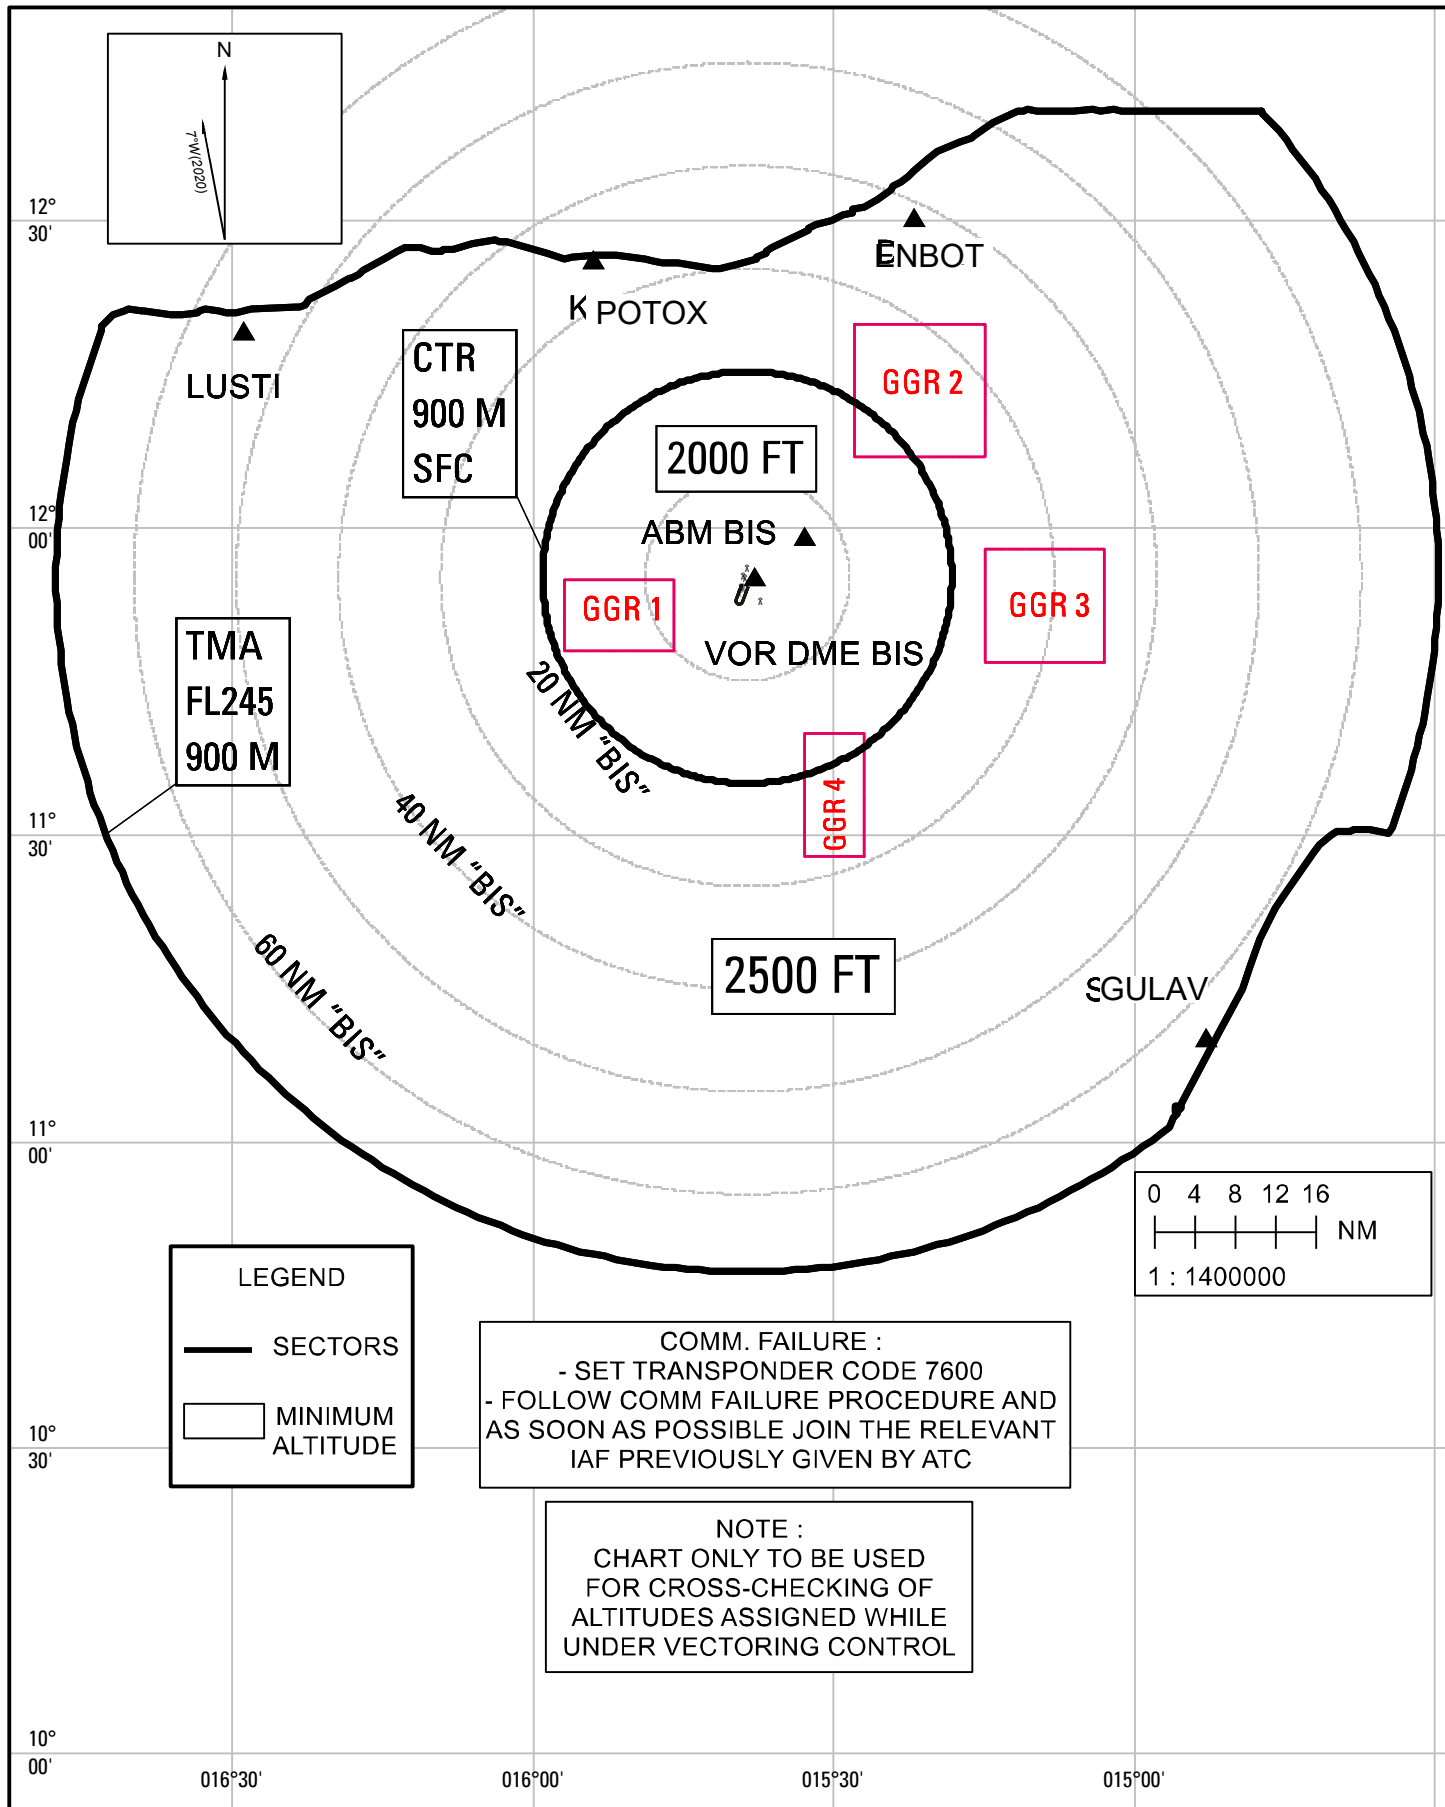

**ATC SURVEILLANCE
MINIMUM ALTITUDE
CHART - ICAO**

BISSAU OSVALDO VIERA (GGOV)

AERODROME ELEV : 129 FT
TRANSITION ALT : 3000 FT

APP : 123.9

CHANGE : ENBOT - POTOX

LEGEND

- SECTORS
- MINIMUM ALTITUDE

COMM. FAILURE :
 - SET TRANSPONDER CODE 7600
 - FOLLOW COMM FAILURE PROCEDURE AND AS SOON AS POSSIBLE JOIN THE RELEVANT IAF PREVIOUSLY GIVEN BY ATC

NOTE :
 CHART ONLY TO BE USED FOR CROSS-CHECKING OF ALTITUDES ASSIGNED WHILE UNDER VECTORING CONTROL