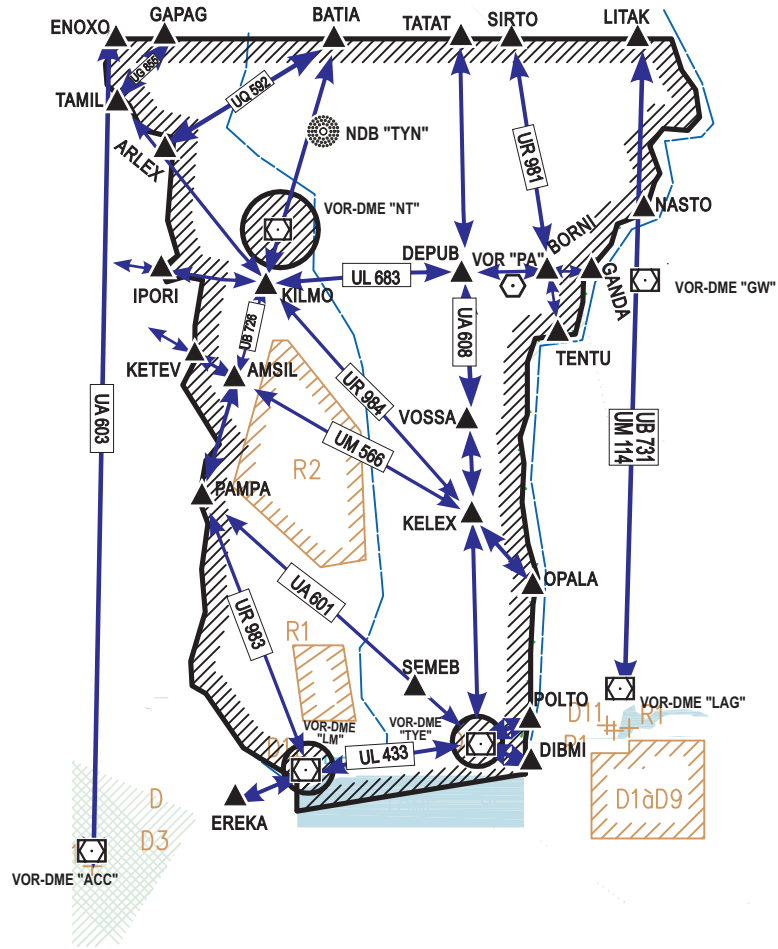

CARTE REGIONALE — ICAO

UTA LOME

ELEV. ALT IN METRES
DIST IN NM
BRG ARE MAG
VAR 3°W

ACC LOME : 124.6 MHz

CORRECTIONS : NORMALISATION