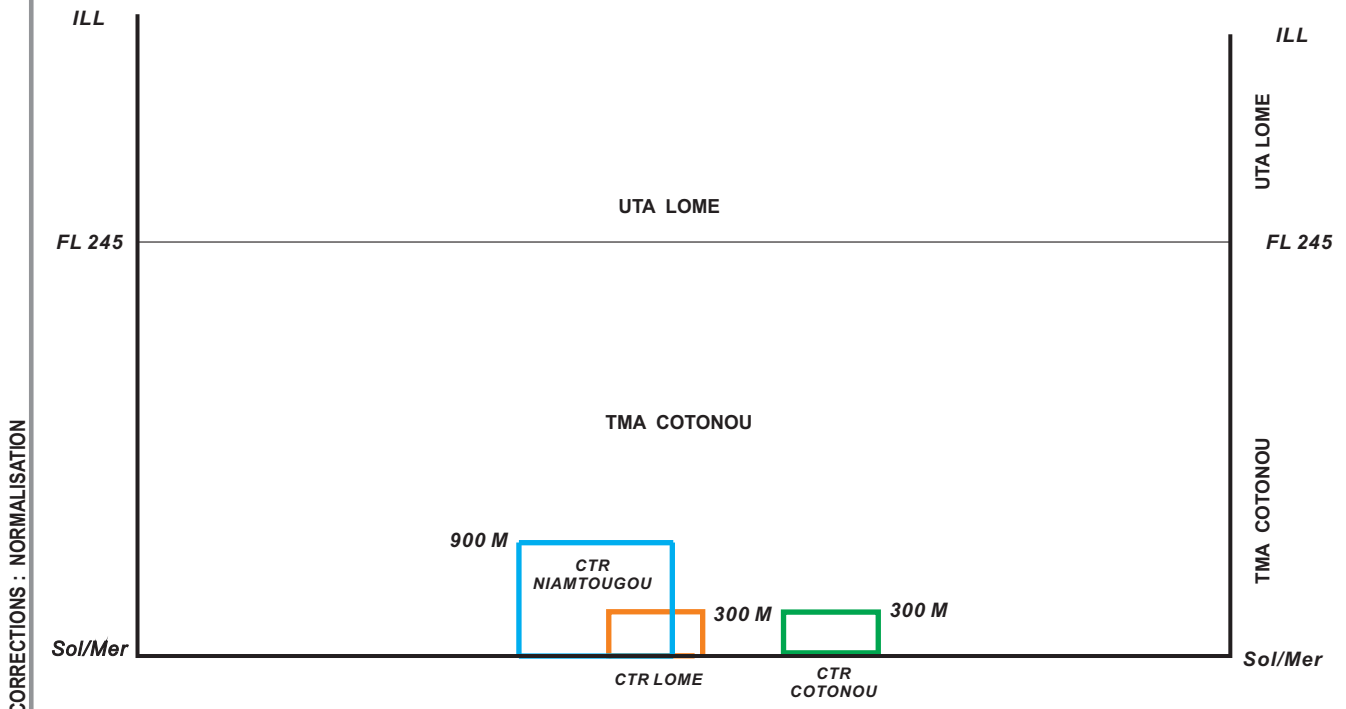

CARTE REGIONALE — ICAO

UTA LOME

ELEV. ALT IN METRES
DIST IN NM
BRG ARE MAG
VAR 3°W

ACC LOME : 124.6 MHz

CORRECTIONS : NORMALISATION