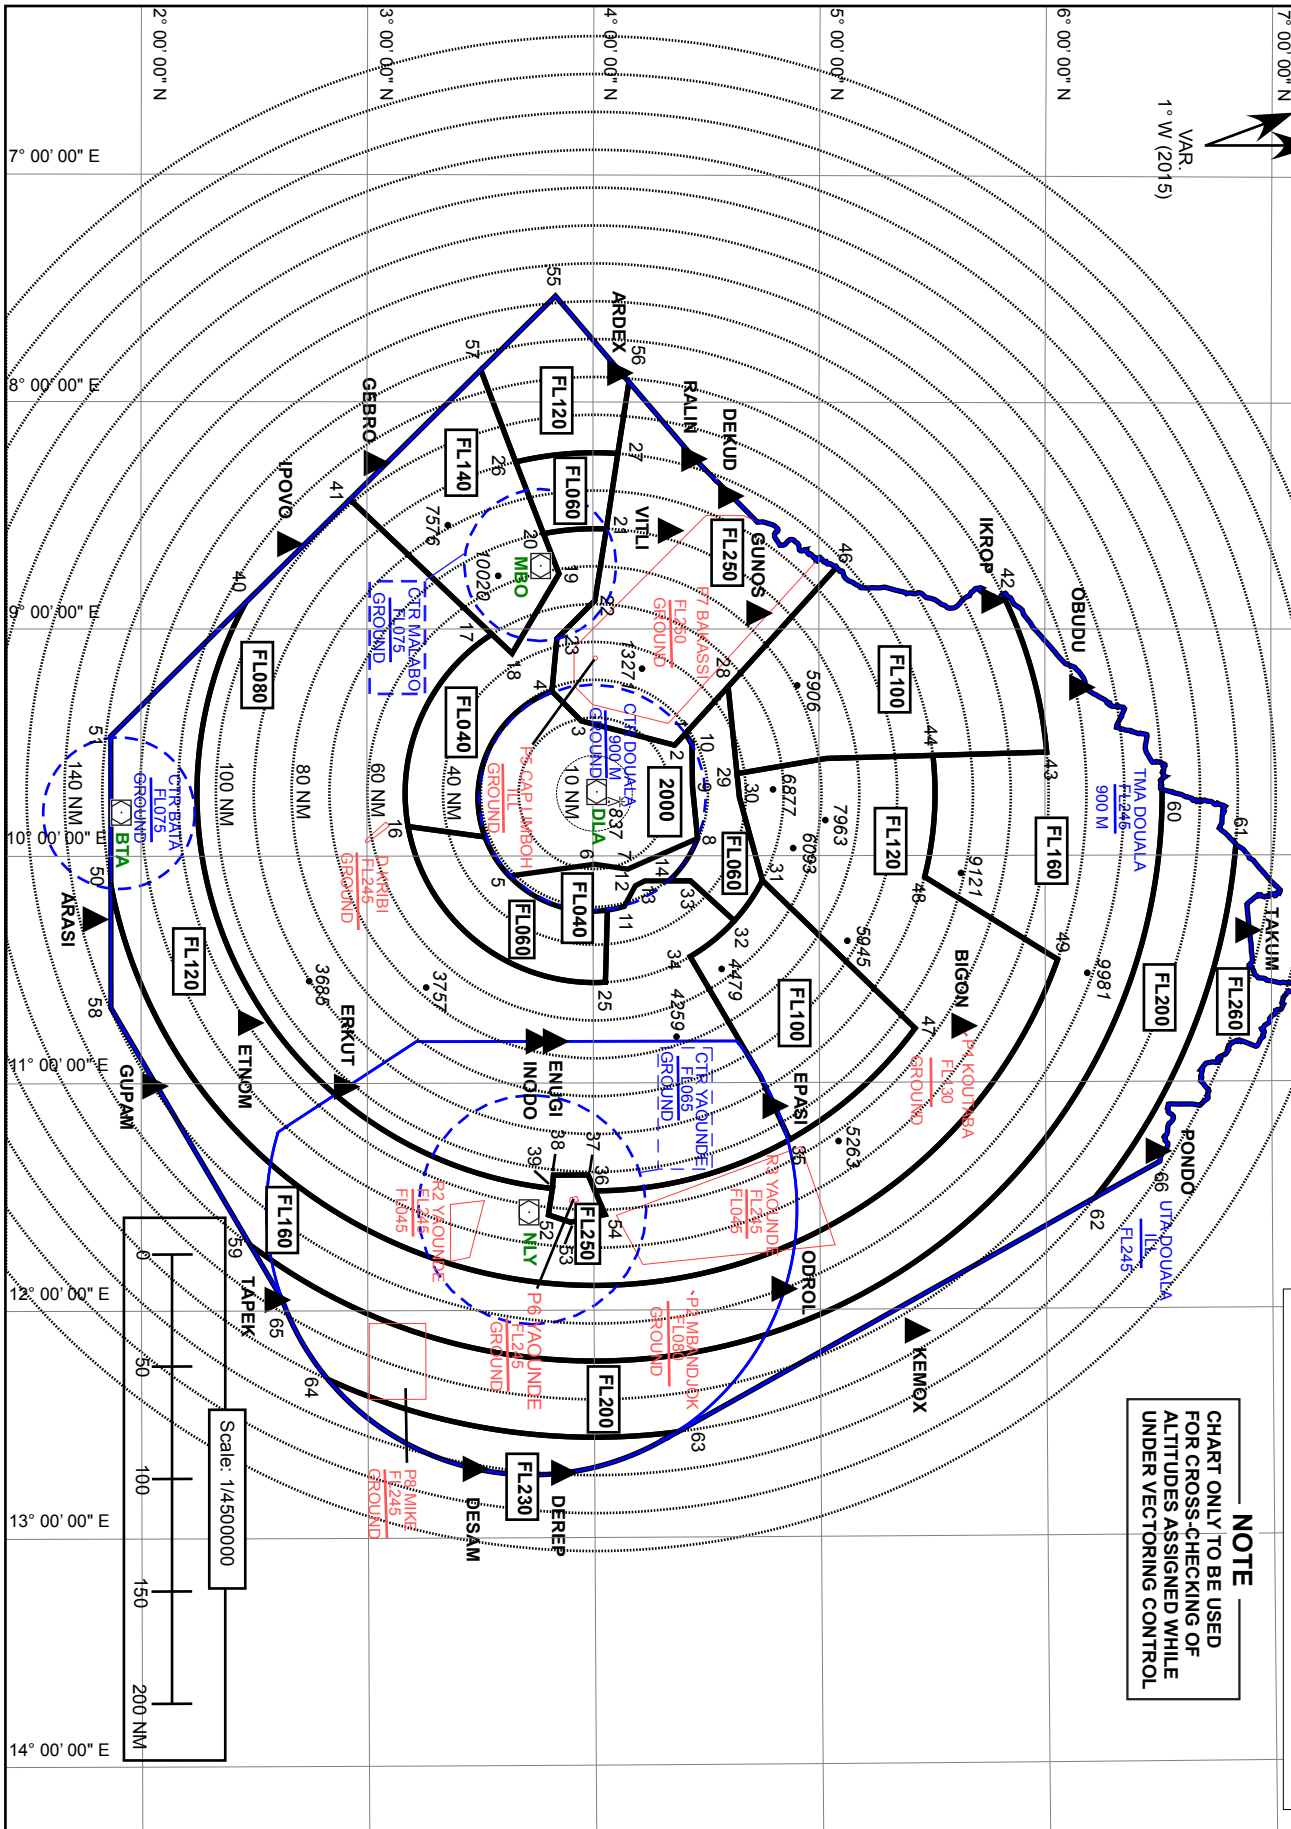

ATC SURVEILLANCE MINIMUM  
ALTITUDE CHART — ICAO

AERODROME ELEV 34 FT  
TRANSITION ALT 2200 FT

APP : 129.5

DOUALA (FKKD)

VAR.  
1° W (2015)

**ALTITUDE AND ELEVATION IN FEET**

**NOTE**  
CHART ONLY TO BE USED  
FOR CROSS-CHECKING OF  
ALTITUDES ASSIGNED WHILE  
UNDER VECTORING CONTROL

CHANGE: NORMALIZATION

05 DECEMBER 2019

AERONAUTICAL INFORMATION SERVICE - ASECNM

03AD2-FKFD-RMAC