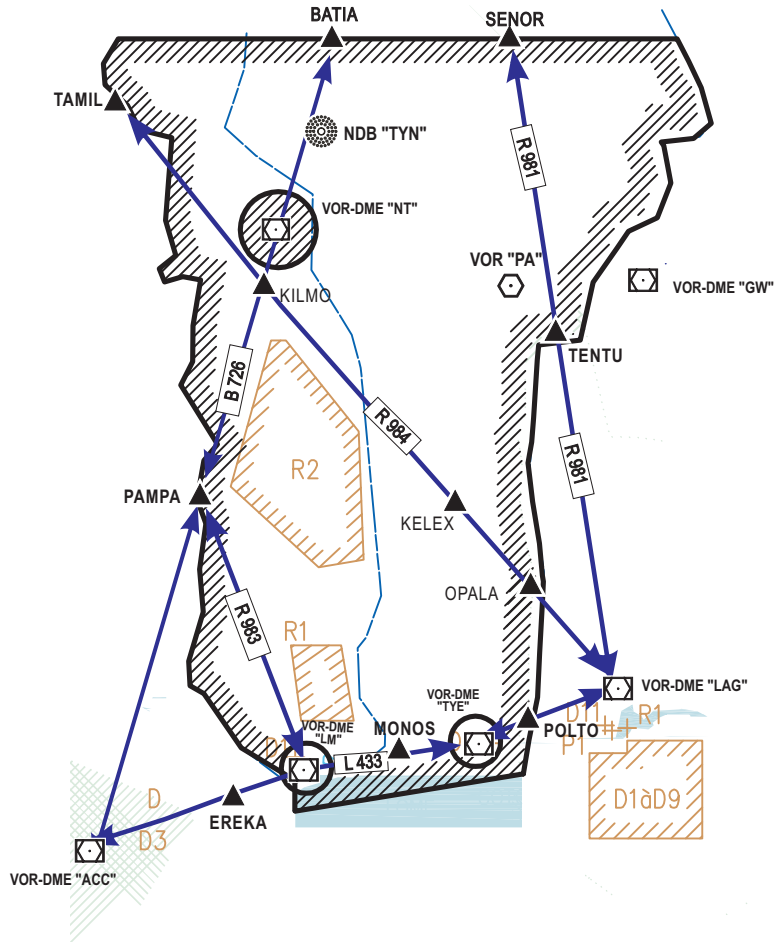

CARTE REGIONALE — ICAO

TMA COTONOU

ELEV. ALT IN METRES
DIST IN NM
BRG ARE MAG
VAR 3° W

APP COTONOU : 125.9 MHz

CORRECTIONS : NORMALISATION