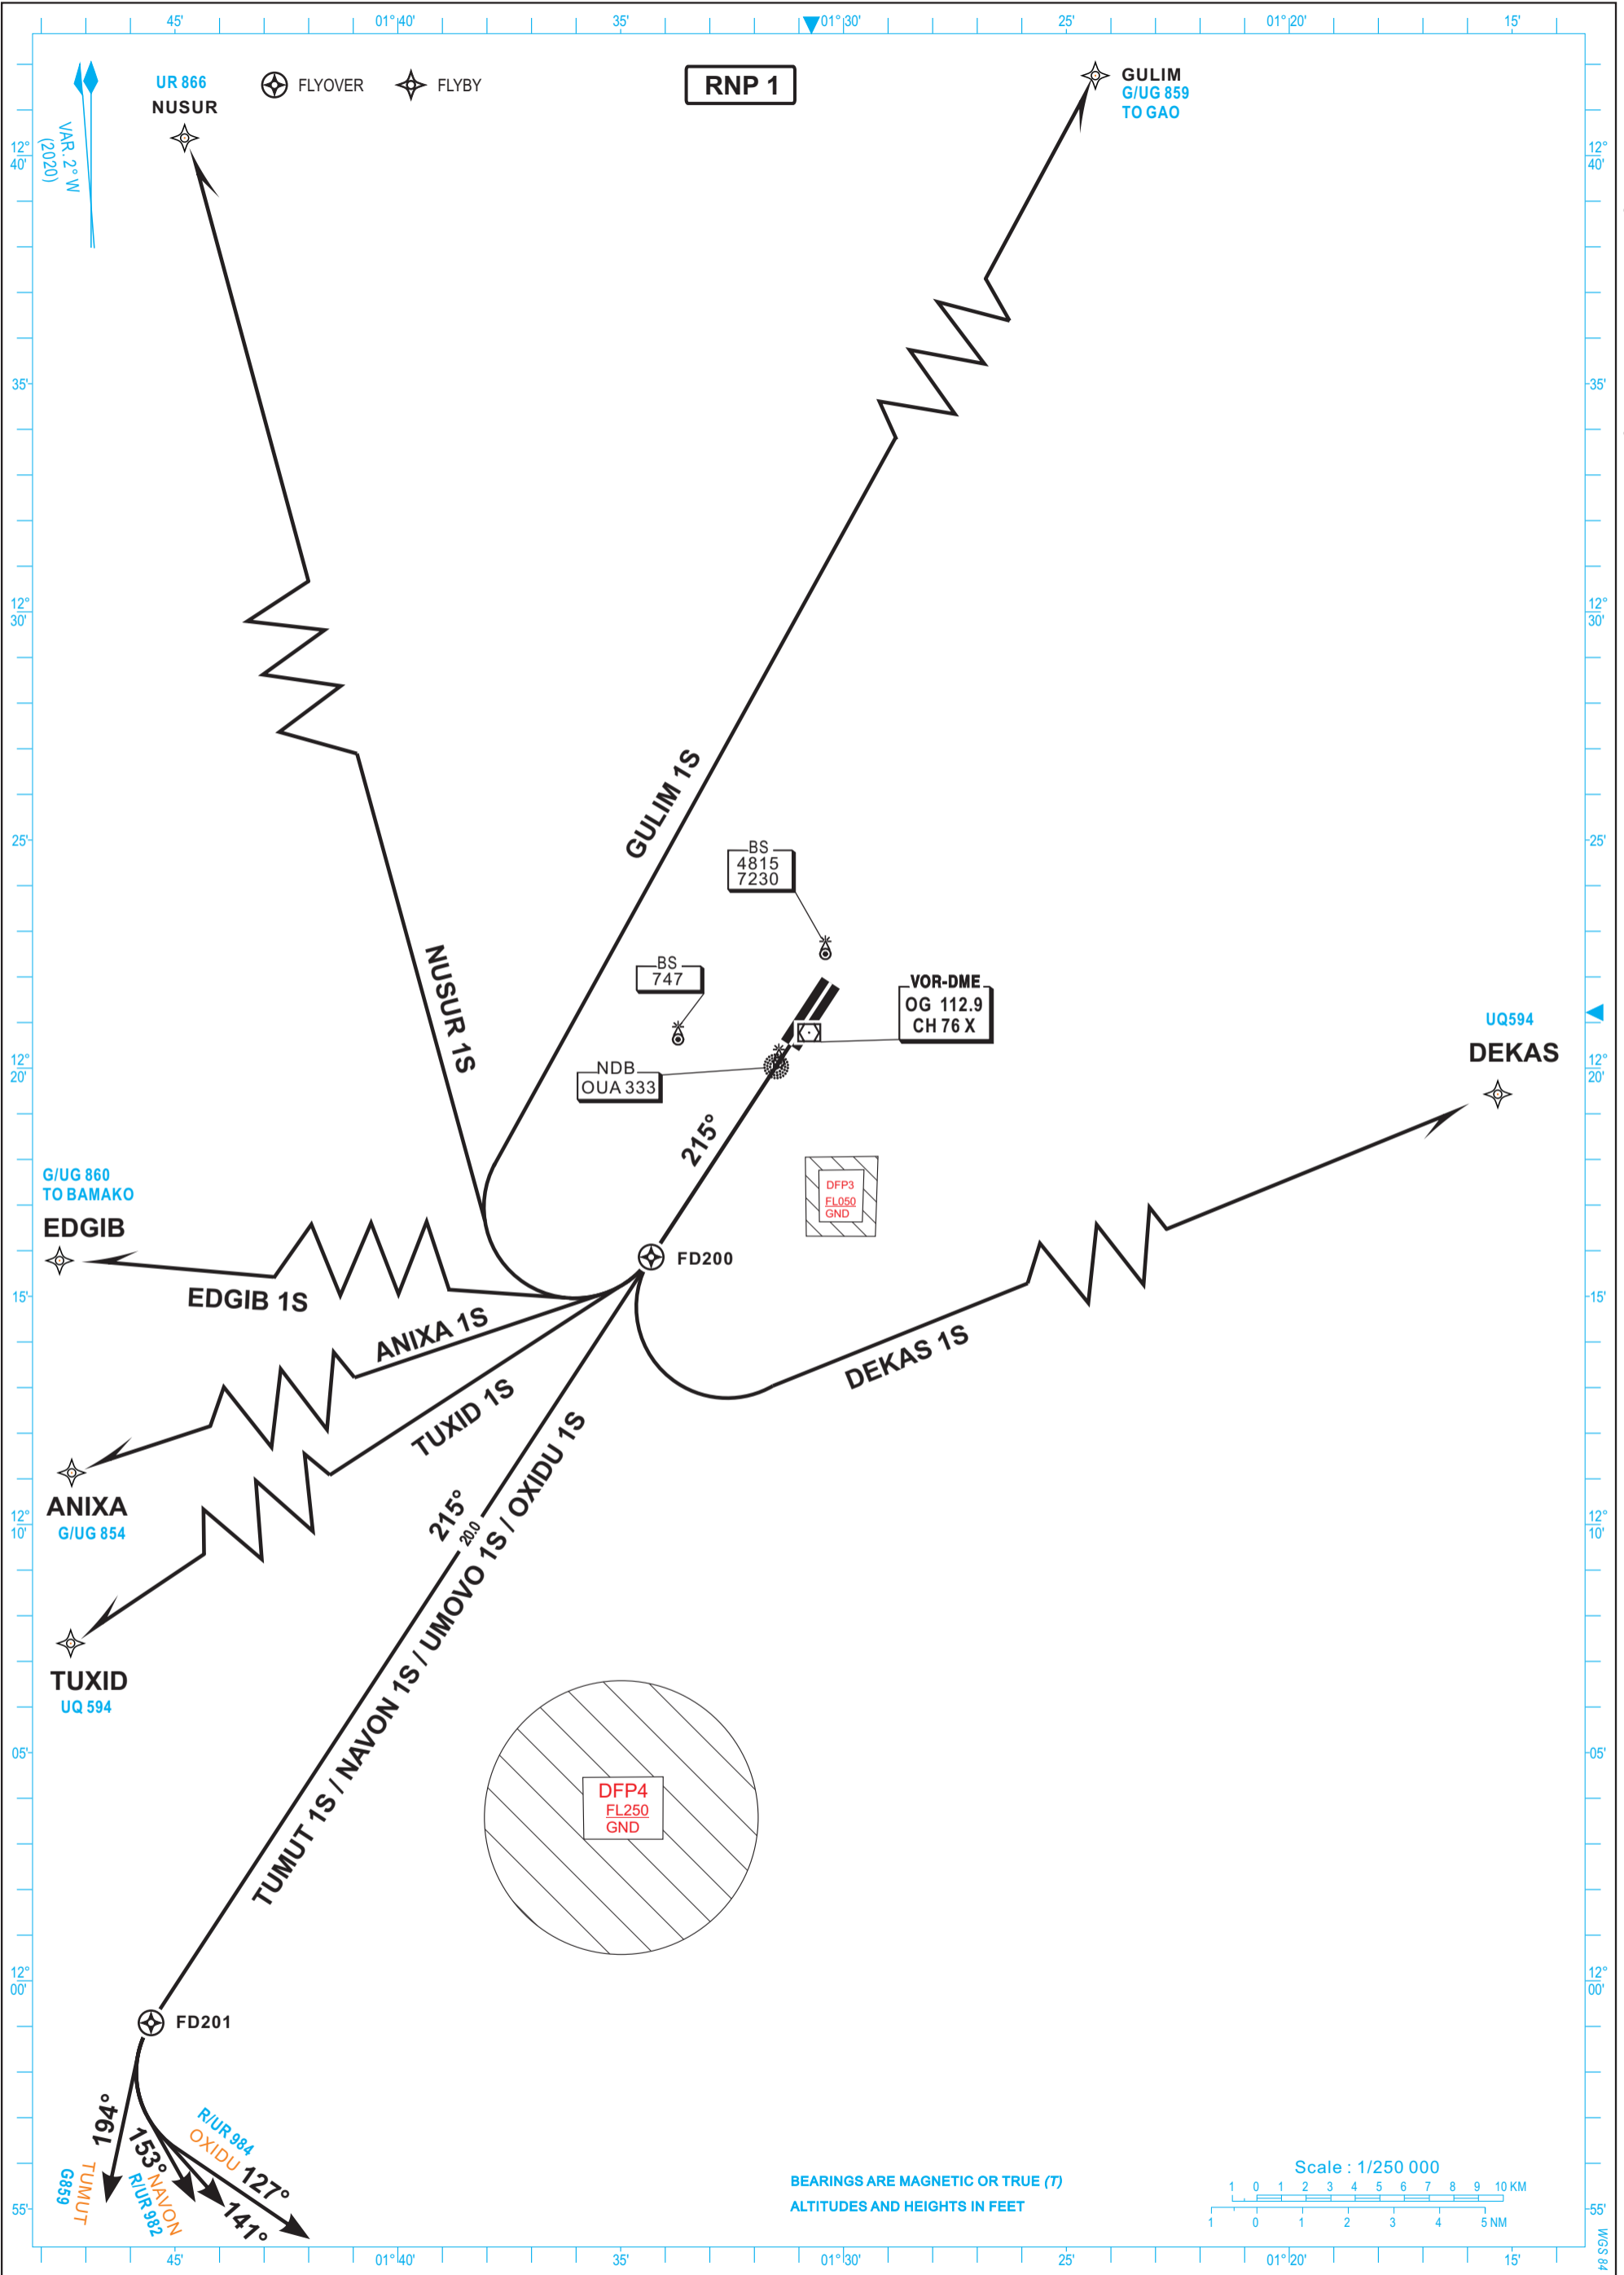

STANDARD DEPARTURE CHART  
INSTRUMENT (SID RNAV GNSS) - ICAO

TRANSITION ALTITUDE  
3600

APP 120.3  
TWR 118.1

OUGADOUGOU (DFPD)  
RWY 22

AMDT 06/23 : New edition.

02AD2-DFPD-SID-RNAV22

AERONAUTICAL INFORMATION SERVICE - ASECNA

15 JUNE 2023

WGS 84